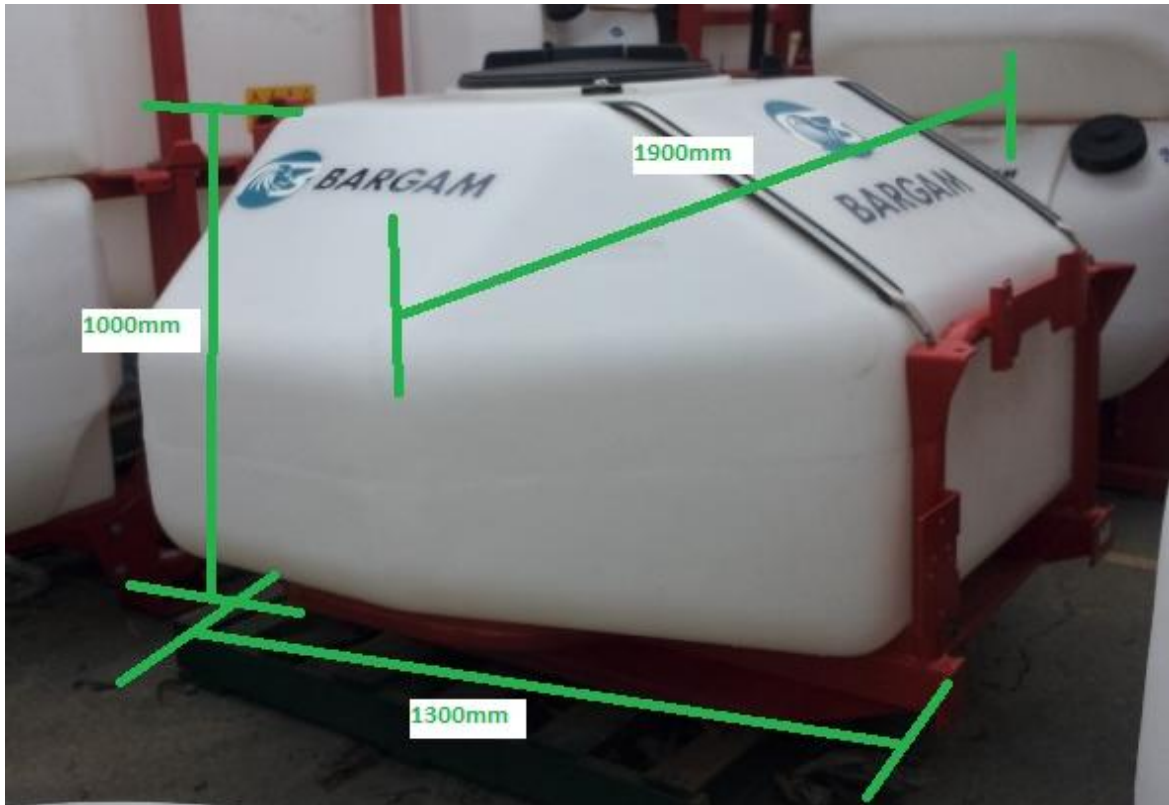

Croplands Part #: GBFR1100 1100L FRONTAL TANK AND FRAME

Service and Parts advice